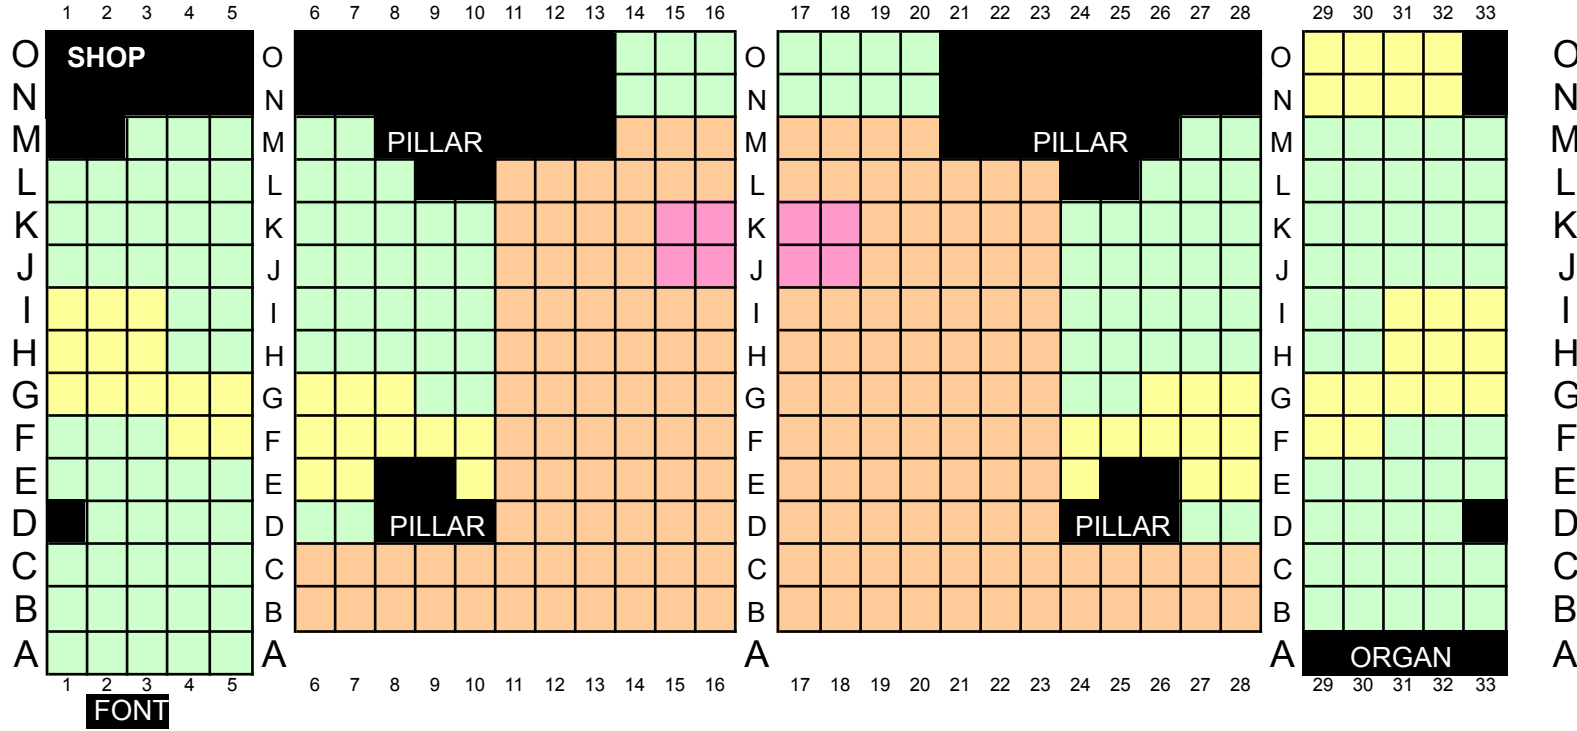

St Mary's Church, Warwick

DOOR

**B
A
R**

Please Note

**This seating plan is
only meant as a guide.
It is an aid to selecting
your seat.**

Premium **Standard** **Restricted View** **Wheelchair/Carer**

**ORCHESTRA
CHOIR**